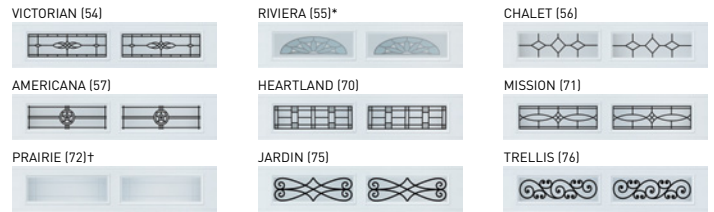

DecraGlass™ Windows

Tempered obscure glass with baked-on ceramic designs.