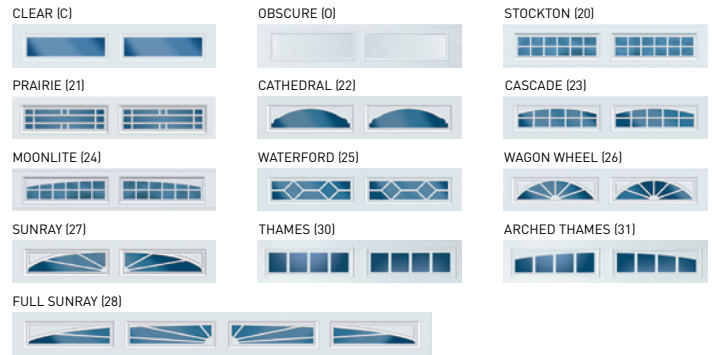

DecraTrim Window Inserts