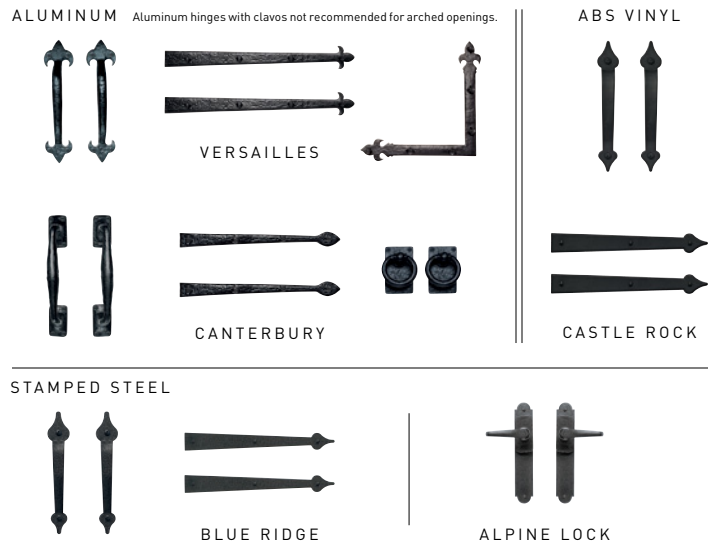

Decorative Hardware & Lock

165 Carriage Court
Winston-Salem, NC 27105
800.503.DOOR
www.amarr.com

YOUR LOCAL AMARR DEALER:

©Entrematic Group AB 2014. All rights reserved.
Printed in USA Form #6780414/20M/GVS