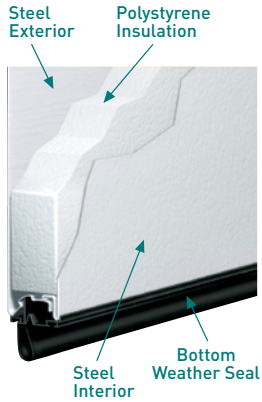

HILLCREST COLLECTION

Construction

STEEL

3000

Triple-Layer: Steel + Insulation + Steel

For the toughest, energy-efficient steel door, a Hillcrest 3000 triple-layer door includes the ultimate in thermal properties, plus a layer of steel for a finished interior look and added durability.

- Heavy-Duty Exterior and Interior Steel
- Durable, Reliable, Low Maintenance
- Environmentally Safe Polystyrene Thermal Insulation
- Superior Energy Efficiency
- Extra Quiet Operation
- 14 ga/16 ga Conventional Hardware

Specifications

	HILLCREST 3000
PANEL DESIGNS	
Bead Board	•
Long Panel Bead Board	•
Recessed	•
Raised	•
INSULATION¹	Polystyrene
R-VALUE²	9.05
DOOR THICKNESS	2" (5.1cm)
STEEL THICKNESS	27/27 ga
WINDOW GLASS OPTIONS	
3/32" Single Strength	•
Insulated Glass	•
Obscure	•
DECORATIVE HARDWARE OPTIONS	•
WIND LOAD³ AVAILABLE	•
PAINT FINISH WARRANTY⁴	Lifetime
WORKMANSHIP/HARDWARE WARRANTY⁴	3 Years

Colors

Amarr steel doors arrive pre-painted; for custom colors, exterior latex paint must be used. Visit amarr.com for instructions on painting. Actual paint colors may vary from samples shown.