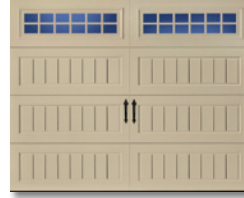

Recessed Panel with Arched Thames DecraTrim (RE31)†

†Color only available in Oak Summit 3000

PANEL DESIGNS

BB • BEAD BOARD PANEL

LPBB • LP BEAD BOARD PANEL

RE • RECESSED PANEL

RS • RAISED PANEL