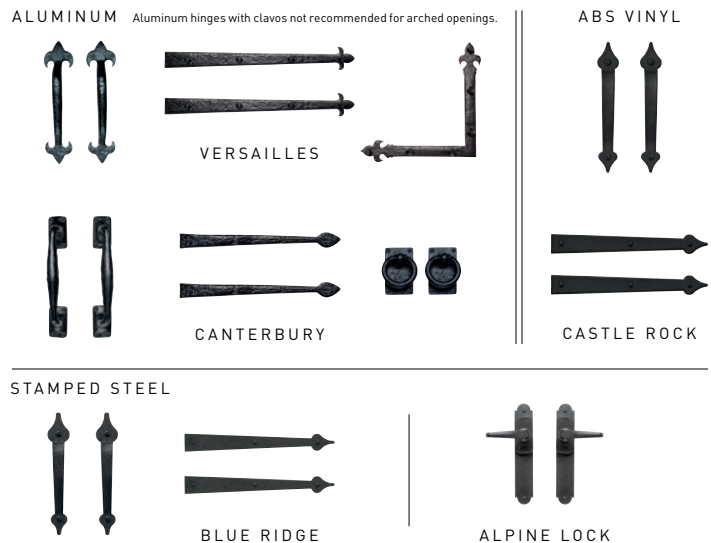

Decorative Hardware & Lock

165 Carriage Court
Winston-Salem, NC 27105
800.503.DOOR
www.amarr.com

YOUR LOCAL AMARR DEALER: