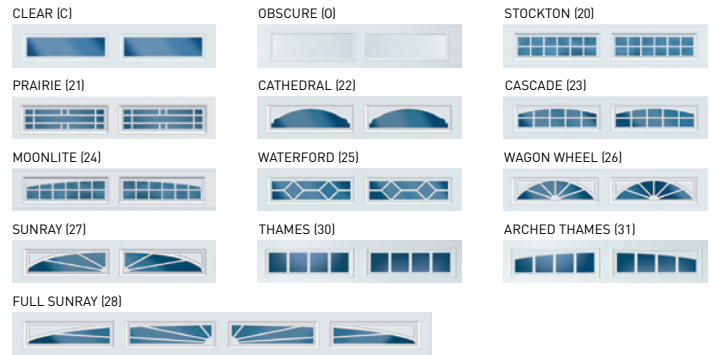

DecraTrim Window Inserts