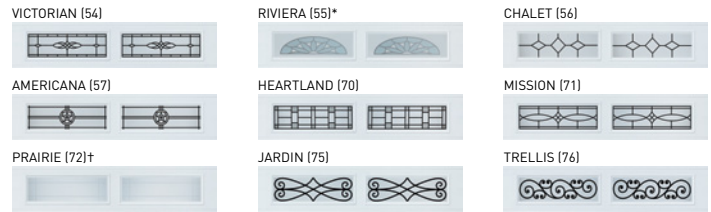

DecraGlass™ Windows

Tempered obscure glass with baked-on ceramic designs.

Colors