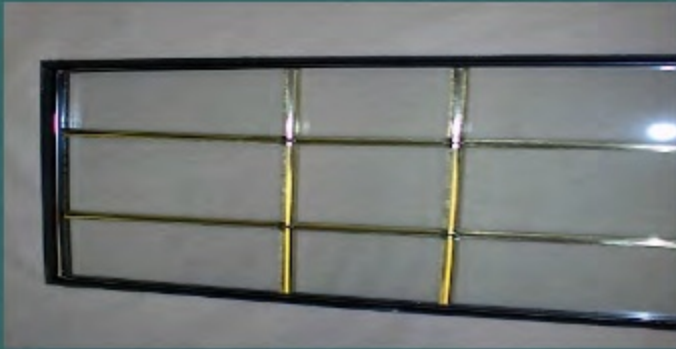

A Touch Of Glass

Standard

3mil clear glass with removable wood grilles set behind the glass. Offers a divided lite look without the high cost. Grilles are constructed of the same wood species as the door cladding. Exterior mounted grilles are also available.